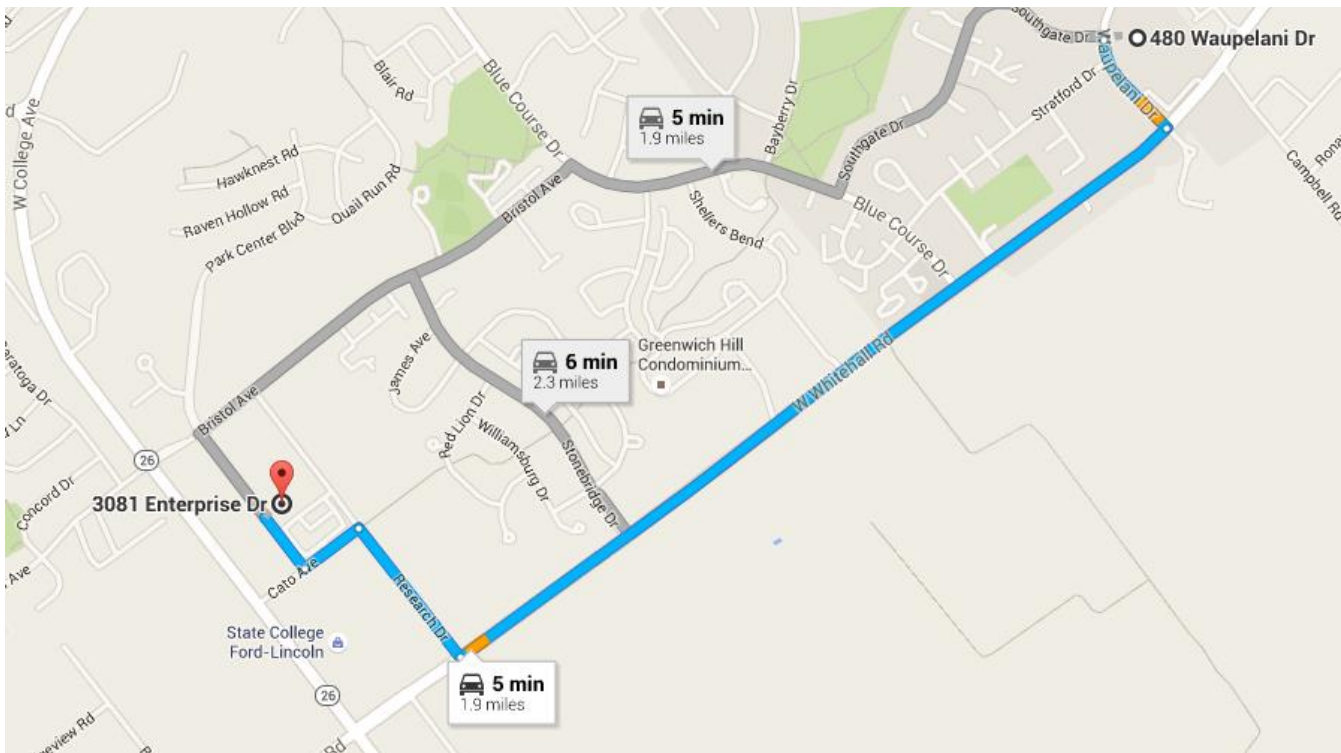

Directions to CATO Park Building 3081 Enterprise Drive, State College

Leave 480 Waupelani Dr State College, PA 16801 (South Hills School)

Head south on Waupelani Dr toward Whitehall Rd 0.2 mi

Turn right onto W Whitehall Rd 1.3 mi

Turn right onto Research Dr 0.2 mi

Turn left onto Cato Ave 0.1 mi

Turn right onto Enterprise Dr

Destination will be on the right